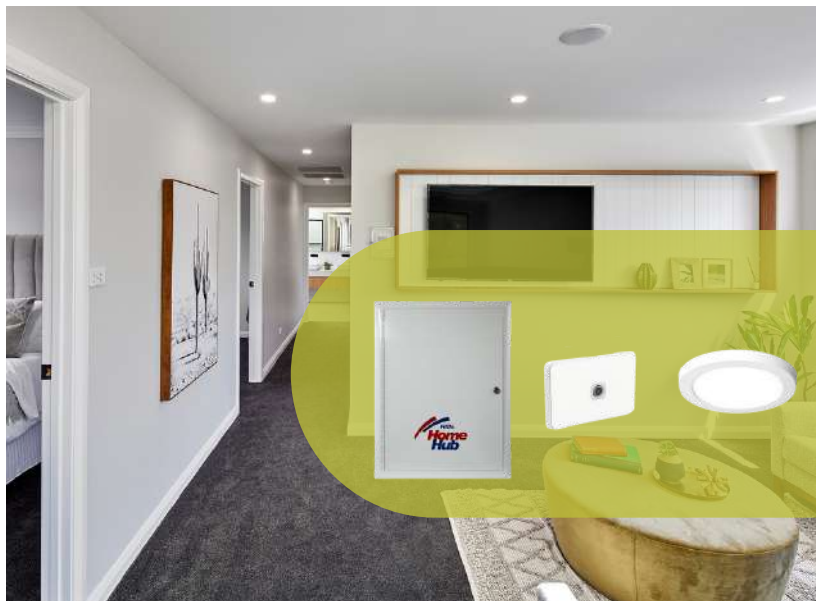

Receive the following items free as part of our EOFY limited time offer

FREE ELECTRICAL UPGRADES PACKAGE

These free electrical upgrades help turn on your home with data and additional lights installed by our licensed Electrician which includes:

- Hills Home Hub
- 5 additional data points around your home
- 15 additional downlights

This package provides $2,600 worth of value for free. In addition, you also receive the below items for free