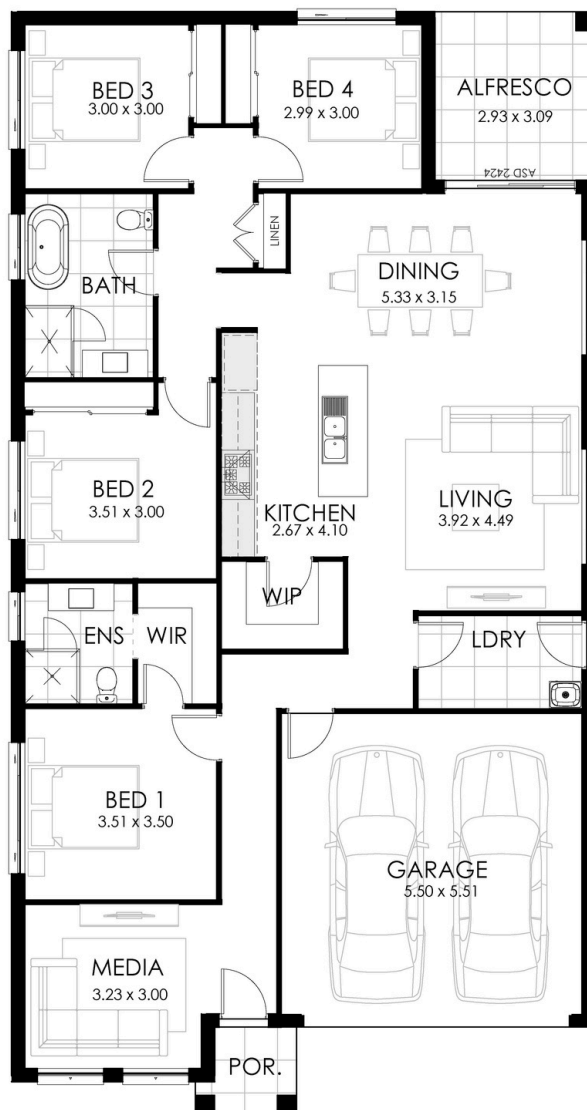

## HOME SPECIFICATIONS

TOTAL SQ	22sq	HOUSE LENGTH	20.19m
TOTAL AREA	204.67m <sup>2</sup>	HOUSE WIDTH	10.67m

Available in 22, 24 or 26.5 squares

Como facade

## HOME SPECIFICATIONS

TOTAL SQ	22sq	HOUSE LENGTH	20.19m
TOTAL AREA	204.67m <sup>2</sup>	HOUSE WIDTH	10.67m

Available in 22, 24 or 26.5 squares

**FINALIST 2018**  
HIA NSW Region  
Display Home  
\$250,001 - \$300,000