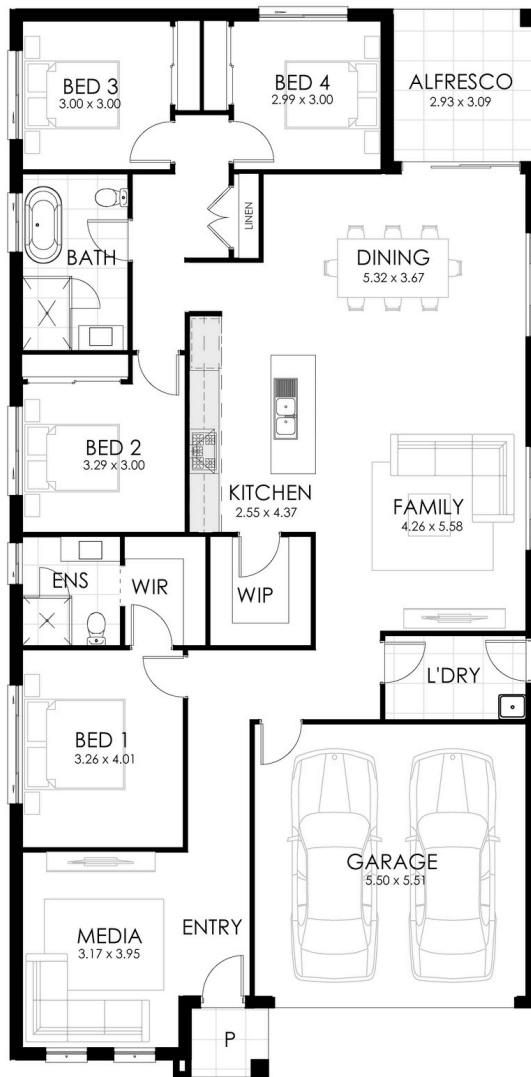

## HOME SPECIFICATIONS

TOTAL SQ	24sq	HOUSE LENGTH	21.87m
TOTAL AREA	222.24m <sup>2</sup>	HOUSE WIDTH	10.87m

Available in 22, 24 or 26.5 squares

Vue facade

## HOME SPECIFICATIONS

TOTAL SQ	24sq	HOUSE LENGTH	21.60m
TOTAL AREA	221.68m <sup>2</sup>	HOUSE WIDTH	10.87m

Available in 22, 24 or 26.5 squares

On display - Luna facade