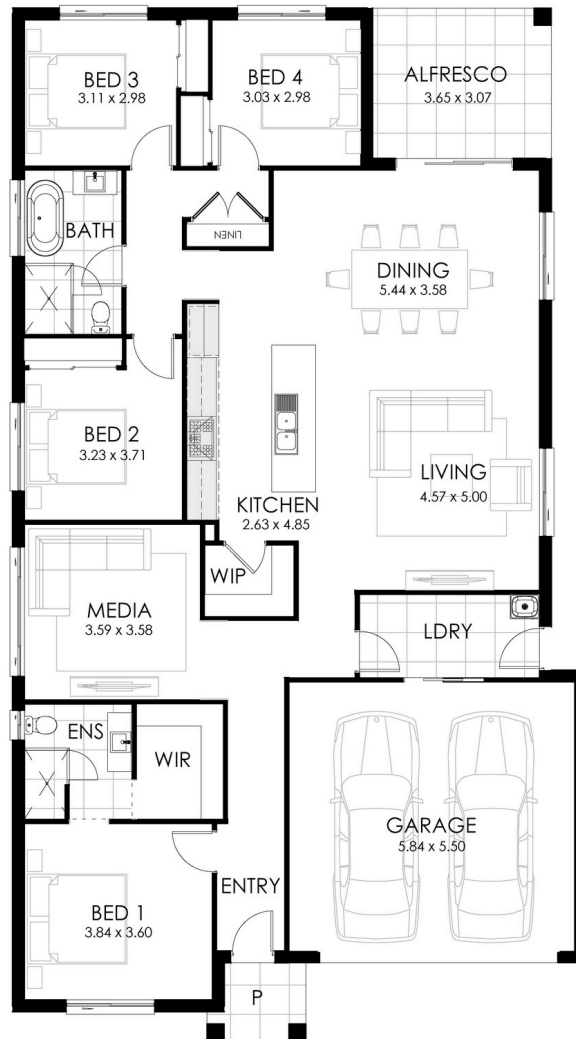

HOME SPECIFICATIONS

4 2 2

TOTAL SQ	24sq	HOUSE LENGTH	21.09m
TOTAL AREA	225.95m²	HOUSE WIDTH	11.72m

Available in 22, 24 or 26.5 squares

VIEW THIS HOME VIRTUALLY