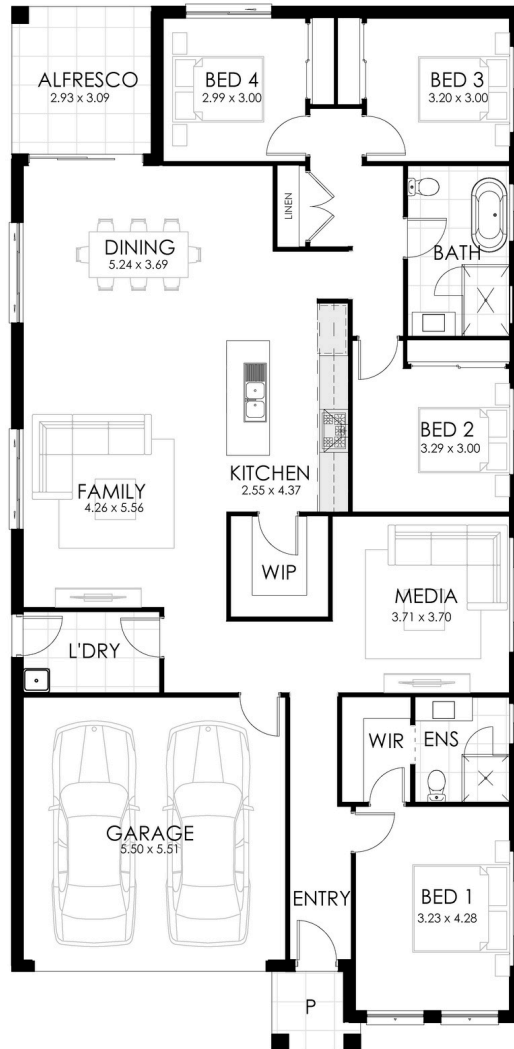

HOME SPECIFICATIONS

TOTAL SQ	24sq	HOUSE LENGTH	21.87m
TOTAL AREA	222.24m²	HOUSE WIDTH	10.87m

Available in 22, 24 or 26.5 squares