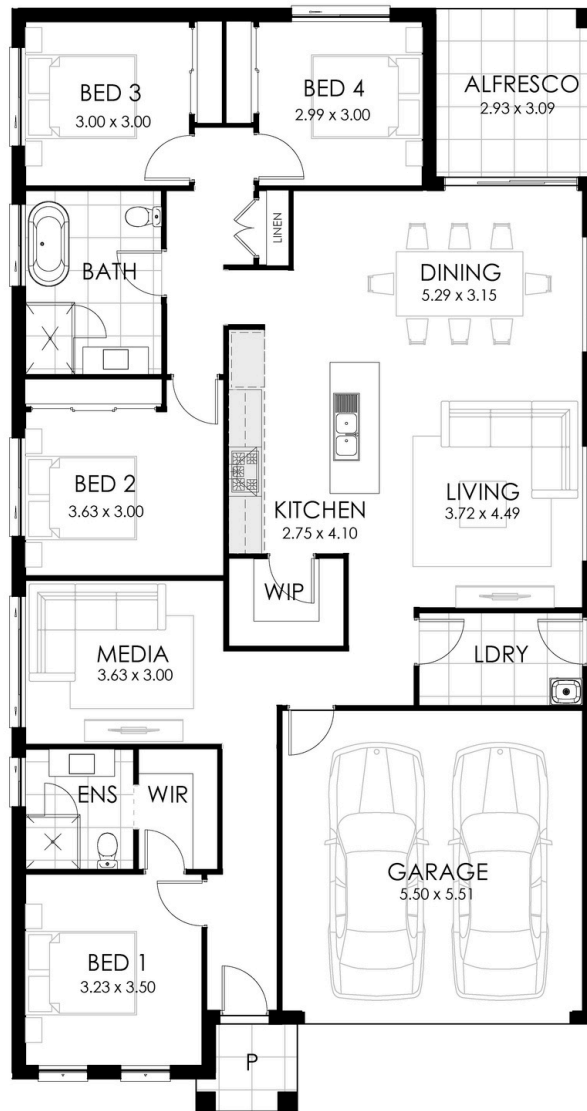

## HOME SPECIFICATIONS

TOTAL SQ	22sq	HOUSE LENGTH	20.19m
TOTAL AREA	204.67m <sup>2</sup>	HOUSE WIDTH	10.67m

Available in 22, 24 or 26.5 squares

Como facade

## HOME SPECIFICATIONS

TOTAL SQ	22sq	HOUSE LENGTH	20.19m
TOTAL AREA	204.67m <sup>2</sup>	HOUSE WIDTH	10.67m

Available in 22, 24 or 26.5 squares

**FINALIST 2018**  
HIA NSW Region  
Display Home  
\$250,001 - \$300,000