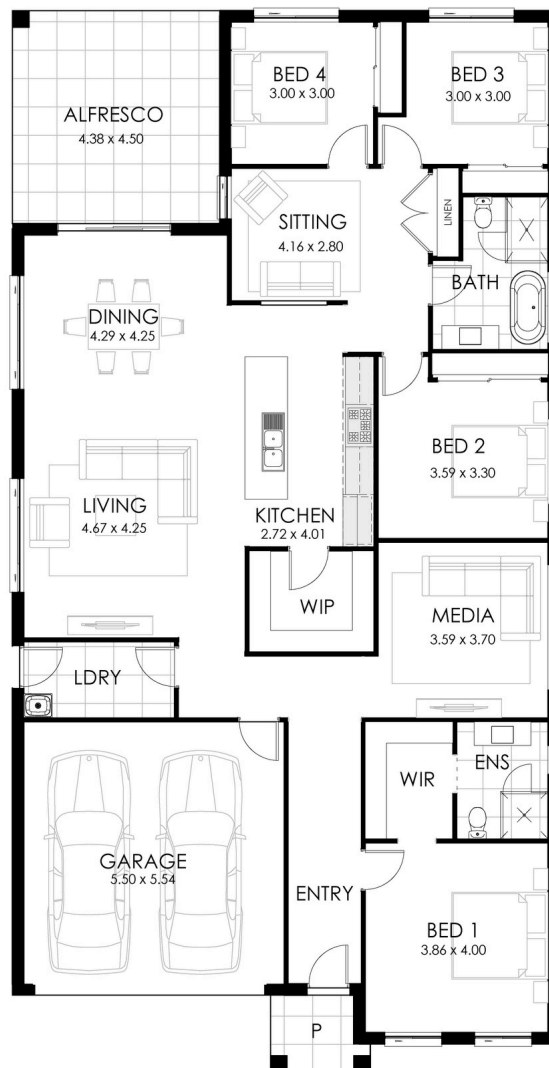

## HOME SPECIFICATIONS

TOTAL SQ	24sq	HOUSE LENGTH	21.60m
TOTAL AREA	221.68m <sup>2</sup>	HOUSE WIDTH	10.87m

Available in 22, 24 or 26.5 squares

On display - Luna facade

## HOME SPECIFICATIONS

4 2 2

TOTAL SQ	24sq	HOUSE LENGTH	21.09m
TOTAL AREA	225.95m <sup>2</sup>	HOUSE WIDTH	11.72m

Available in 22, 24 or 26.5 squares

VIEW THIS HOME VIRTUALLY

Urban facade

## HOME SPECIFICATIONS

TOTAL SQ	26.5sq	HOUSE LENGTH	22.42m
TOTAL AREA	247.67m <sup>2</sup>	HOUSE WIDTH	11.55m

Available in 22, 24 or 26.5 squares