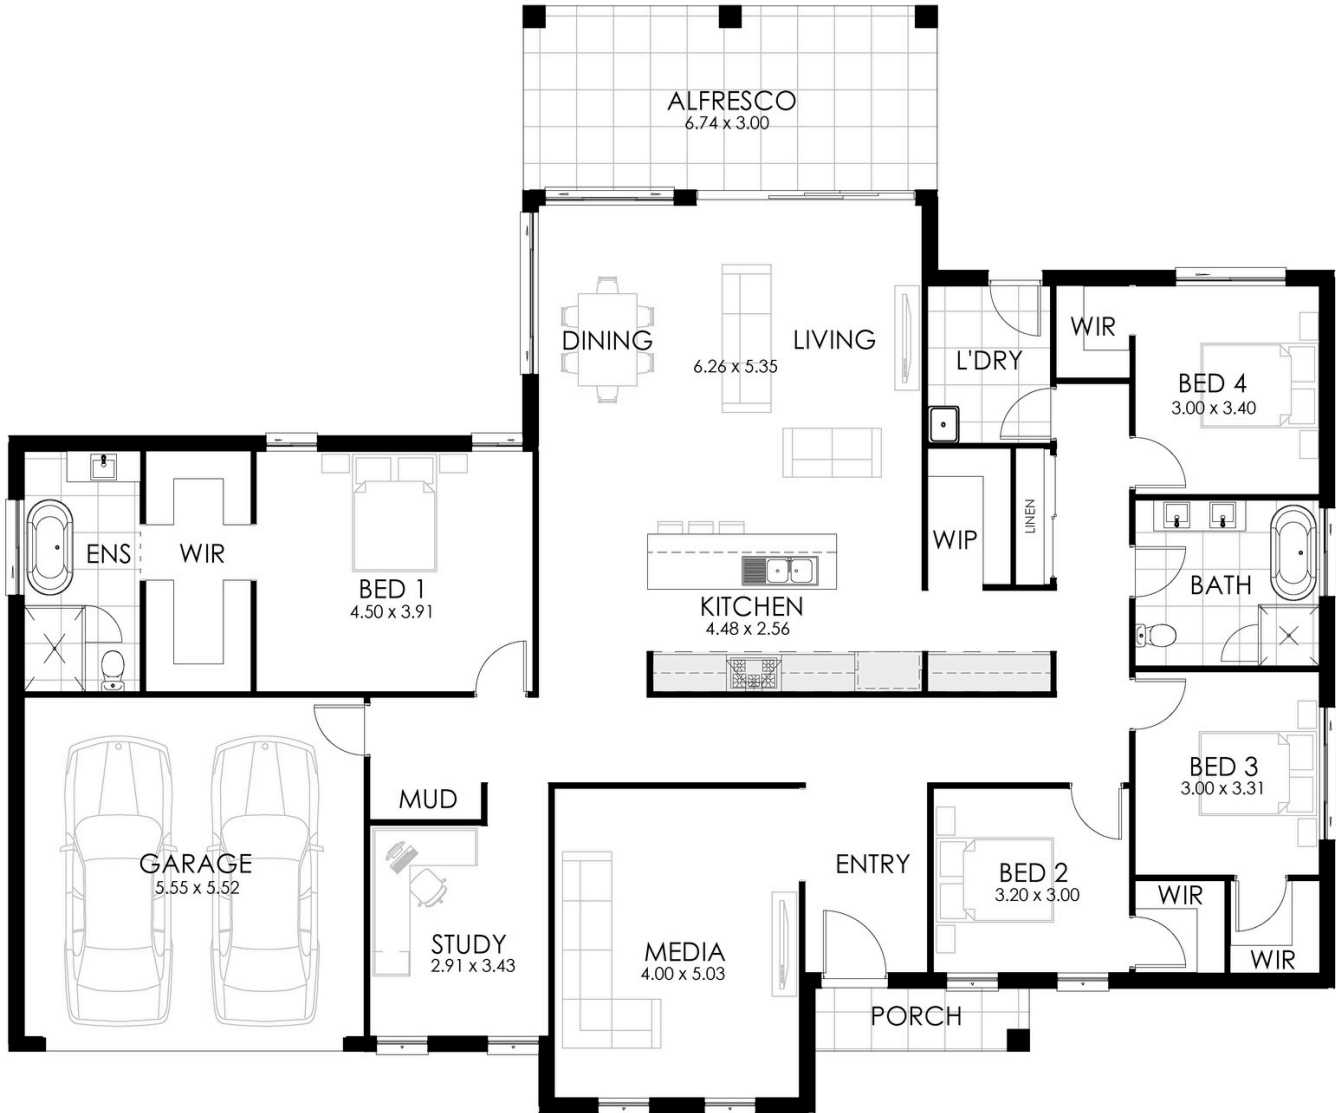

## HOME SPECIFICATIONS

TOTAL SQ	30sq	HOUSE LENGTH	18.00m
TOTAL AREA	279.85m <sup>2</sup>	HOUSE WIDTH	21.59m

*Designed for wide or acreage blocks.*

**4** BEDROOMS | **2** BATHROOMS | **2** GARAGE

### STANDARD INCLUSIONS

- Designer kitchen with 20mm stone benchtops
- Floor coverings to home including Porch & Alfresco
- 2.7m ceiling height to ground floor
- Driveway

Plus so much more. See our full standard inclusion list

## HOME SPECIFICATIONS

TOTAL SQ	36sq	HOUSE LENGTH	19.69m
TOTAL AREA	333.44m <sup>2</sup>	HOUSE WIDTH	24.70m

*The perfect acreage home*

**4** BEDROOMS | **2** BATHROOMS | **3** GARAGE