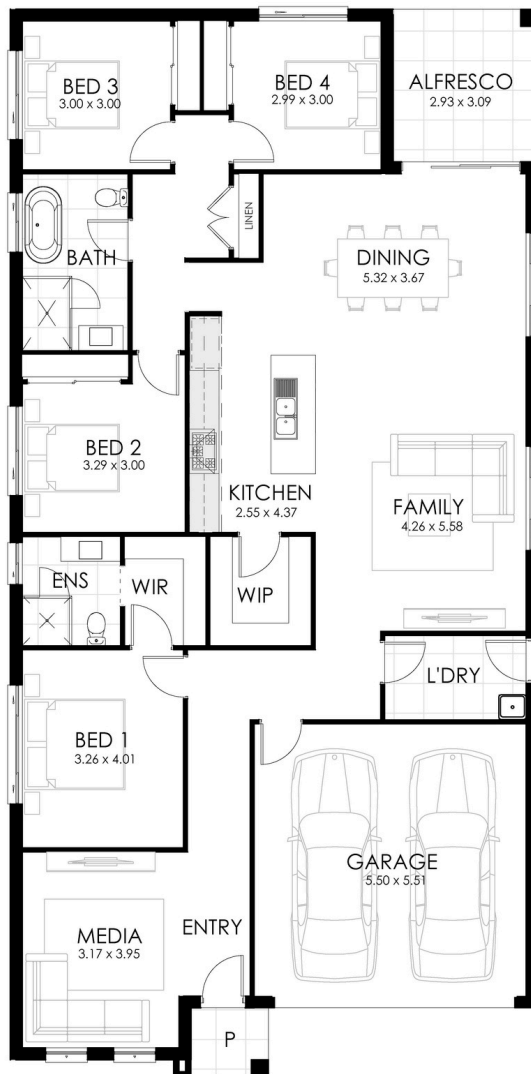

## HOME SPECIFICATIONS

TOTAL SQ	24sq	HOUSE LENGTH	21.87m
TOTAL AREA	222.24m <sup>2</sup>	HOUSE WIDTH	10.87m

Available in 22, 24 or 26.5 squares

Vue facade

## HOME SPECIFICATIONS

TOTAL SQ	24sq	HOUSE LENGTH	21.60m
TOTAL AREA	221.68m <sup>2</sup>	HOUSE WIDTH	10.87m

Available in 22, 24 or 26.5 squares

On display - Luna facade