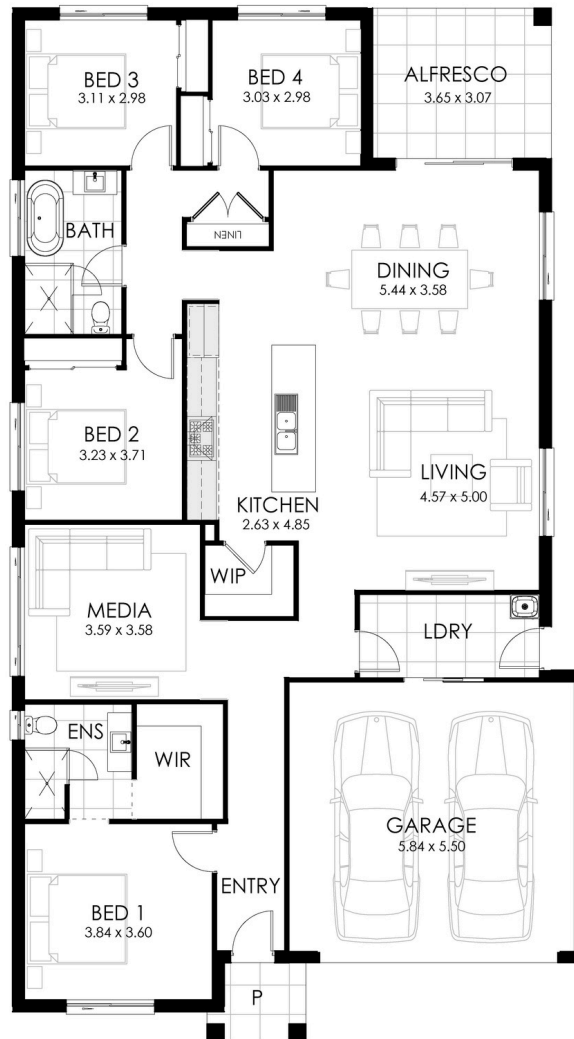

HOME SPECIFICATIONS

4 2 2

TOTAL SQ	24sq	HOUSE LENGTH	21.09m
TOTAL AREA	225.95m²	HOUSE WIDTH	11.72m

VIEW THIS HOME VIRTUALLY

Available in 22, 24 or 26.5 squares