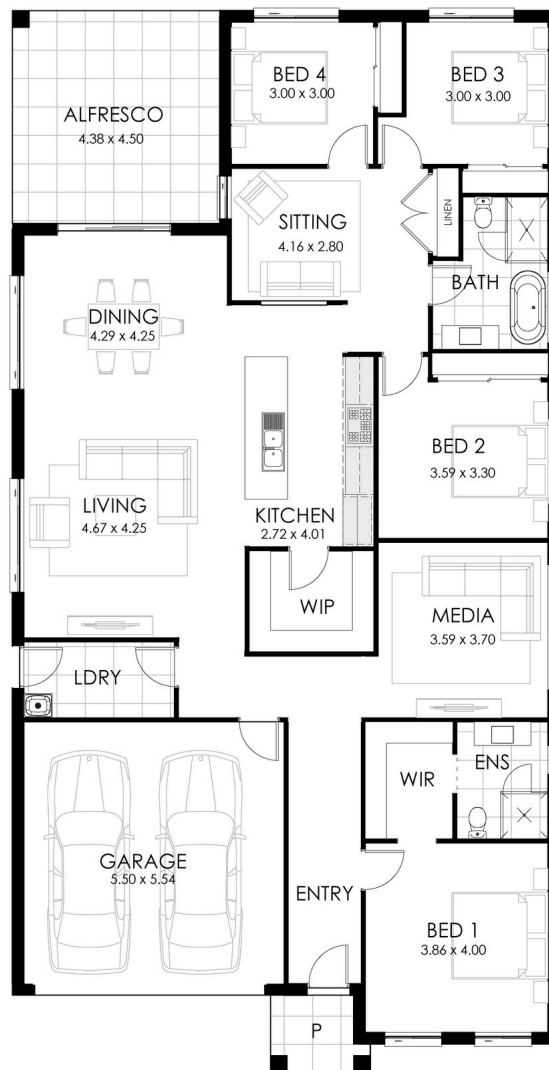

## HOME SPECIFICATIONS

TOTAL SQ	24sq	HOUSE LENGTH	21.60m
TOTAL AREA	221.68m <sup>2</sup>	HOUSE WIDTH	10.87m

Available in 22, 24 or 26.5 squares

On display - Luna facade

## HOME SPECIFICATIONS

4 2 2

TOTAL SQ	24sq	HOUSE LENGTH	21.09m
TOTAL AREA	225.95m <sup>2</sup>	HOUSE WIDTH	11.72m

VIEW THIS HOME VIRTUALLY

Available in 22, 24 or 26.5 squares

Urban facade

## HOME SPECIFICATIONS

TOTAL SQ	26.5sq	HOUSE LENGTH	22.42m
TOTAL AREA	247.67m <sup>2</sup>	HOUSE WIDTH	11.55m

Available in 22, 24 or 26.5 squares