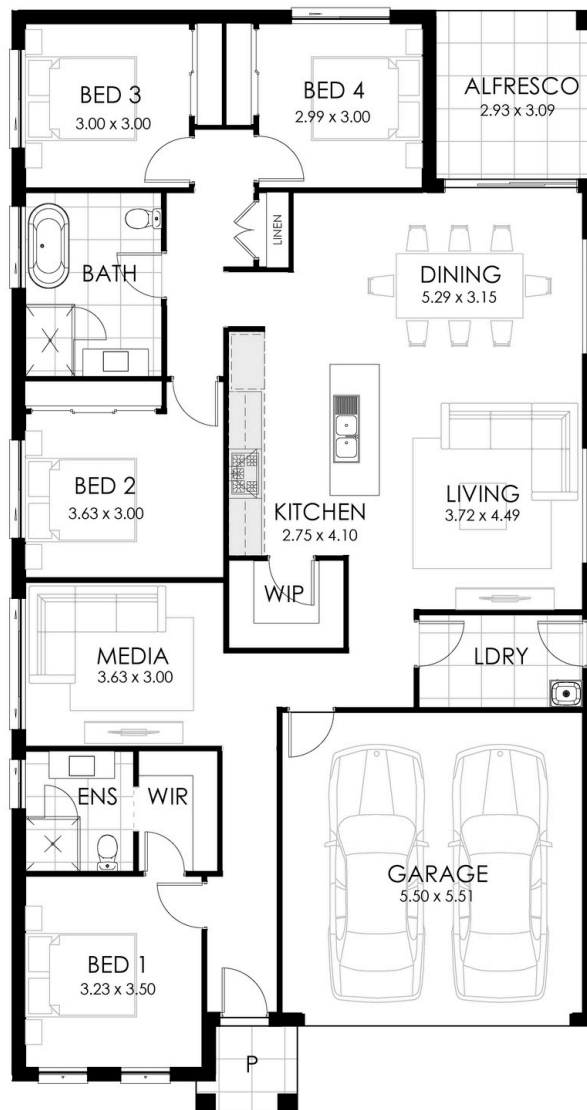

HOME SPECIFICATIONS

TOTAL SQ	22sq	HOUSE LENGTH	20.19m
TOTAL AREA	204.67m²	HOUSE WIDTH	10.67m

Available in 22, 24 or 26.5 squares